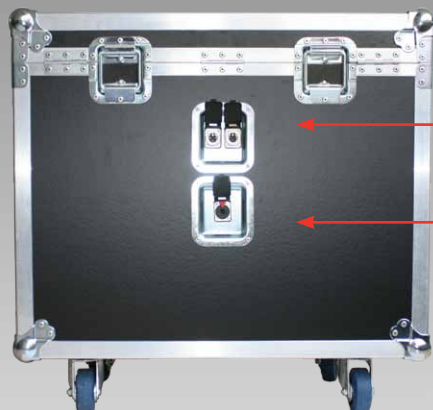

Facts and figures

- Dimensions: 530mm deep x 672mm high x 700mm long. (height includes caster wheels, height without wheels: 572mm)
- Weight: 45kg (including Celestion V30)

- Db reduction :	Freq(Hz)	63	125	250	500	1000	2000	4000	8000	La eq	
Lid open		59,3	70,1	73,6	76,3	85,4	85,5	86,1	74,1	90,8	dB(A)
Lid closed		50,6	56,7	56,9	51,2	50,7	47,9	41,8	30,7	61,5	dB(A)
		8,7	13,4	16,7	25,1	34,7	37,6	44,3	43,4	29,3	dB(A)

Laeq values measured at 1 meter distance and valid for guitar version